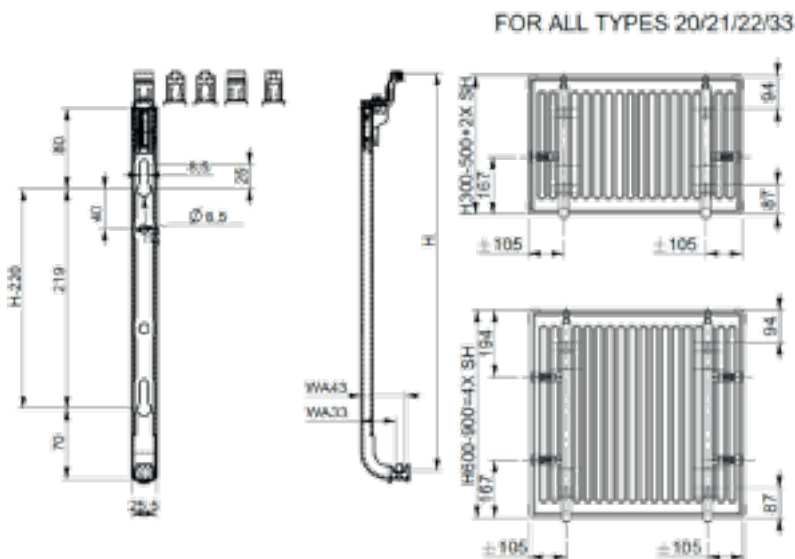

**SAFE
SECURE
SOLID**

Wall console U2

For compact radiators without hanging strips
The U-shape provides full support against the wall
Friendly to install
Wall spacing: 33mm or 43 mm

Note 3 consoles U2 provided with radiators L > 1.6m

Overview of sizes and weights

Grid clamp	H 300	H 400	H 500	H 600	H 700	H 800	H 900	
Type 9	40000901	40000902	40000903	40000904	40000923	40001288	40000905	25 set
Type 10	40001042	40001043	40001044	40001045	40001099		40001047	25 set
Type 11 (Quinn)	40001050	40001051	40001052	40001053	40001054		40001055	25 set

Technical drawing

Set includes

- 2x console with pedestal consisting of 2 wall spacings
- 2x head with pre-assembled clamp
- 2x shield M6
- 1x release hook
- 1 fastening set, consisting of:
 - 4x wood threaded bolt M8x60
 - 4x nylon plug F10

Overzicht maten en gewichten

Roosterklem	H 300	H 400	H 500	H 600	H 700	H 800	H 900	
Type 9	40000901	40000902	40000903	40000904	40000923	40001288	40000905	25 set
Type 10	40001042	40001043	40001044	40001045	40001099		40001047	25 set
Type 11 (Quinn)	40001050	40001051	40001052	40001053	40001054		40001055	25 set